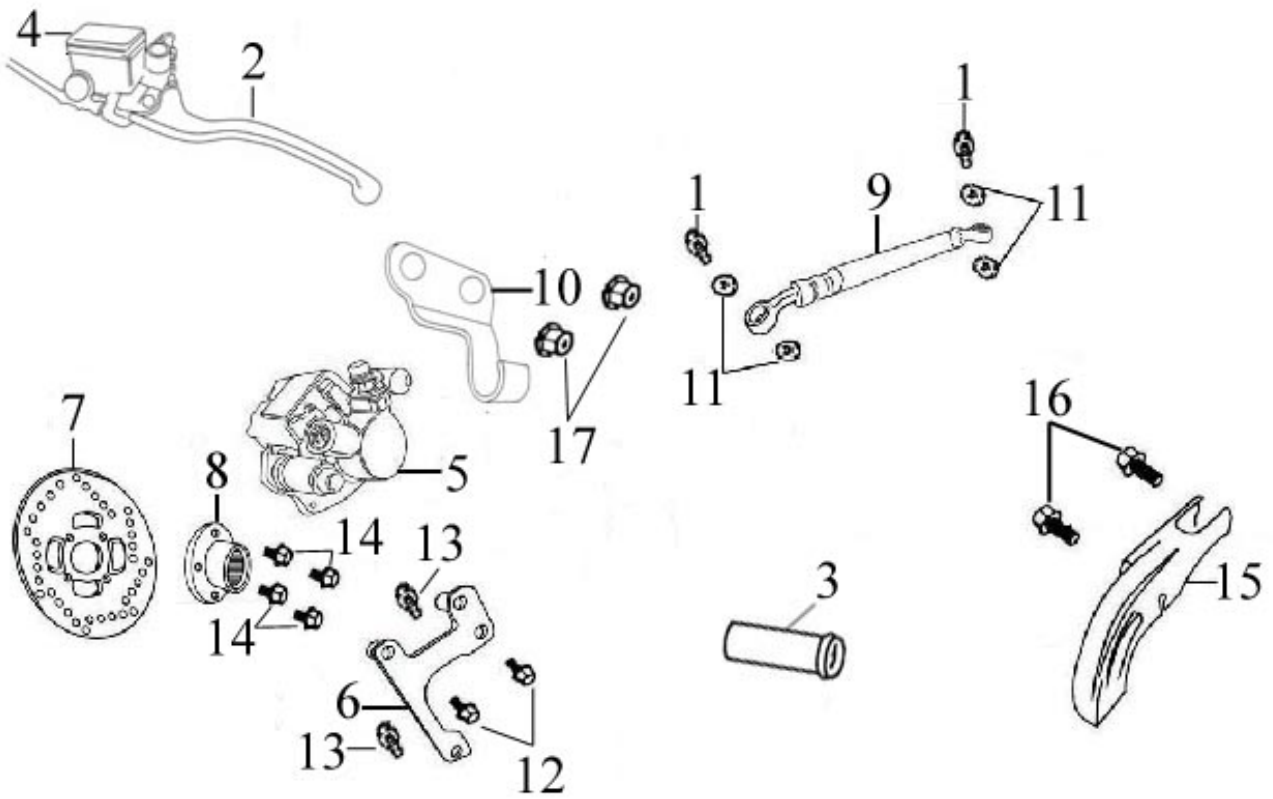

F17

DISC BRAKE SYSTEM

ATV 110

F17

DISC BRAKE SYSTEM

ITEM	PARTS NO.	DESCRIPTION	REQD. NO.	REMARKS
			ATV 110	
1	B01-45185-00-00	UNION BOLT	2	
2	B12-27850-00-00	LEVEL ASSY. RIGHT	1	
3	B12-44533-00-00	PLATE WASHER 10MM	1	
4	B12-45100-10-00	MASTER CYLINDER ASSY.	1	
5	B12-45200-00-00	CALIPER ASSY.	1	
6	B12-45235-00-00	CALIPER STAY	1	
7	B12-45251-00-00	BRAKE DISC	1	
8	B12-45255-00-00	BRAKE DISC STAY	1	
9	B12-45310-10-00	BRAKE HOSE	1	
10	B12-45375-00-00	CALIPER STAY	1	
11	S-1401-10143-50	PLATE WASHER 10MM	4	
12	S-5701-08025-01	FLANGE BOLT 8X25	2	
13	S5800-12050-02	FLANGE BOLT	2	
14	S-6700-06014-04	SOCKET BOLT 6X14	4	
15	B12-16942-00-00	REAR BRAKE COVER	1	
16	S-5800-08014-02	FLANGE BOLT 8X4	2	
17	S-4051-08000-03	FLANGE U NUT 8MM	2