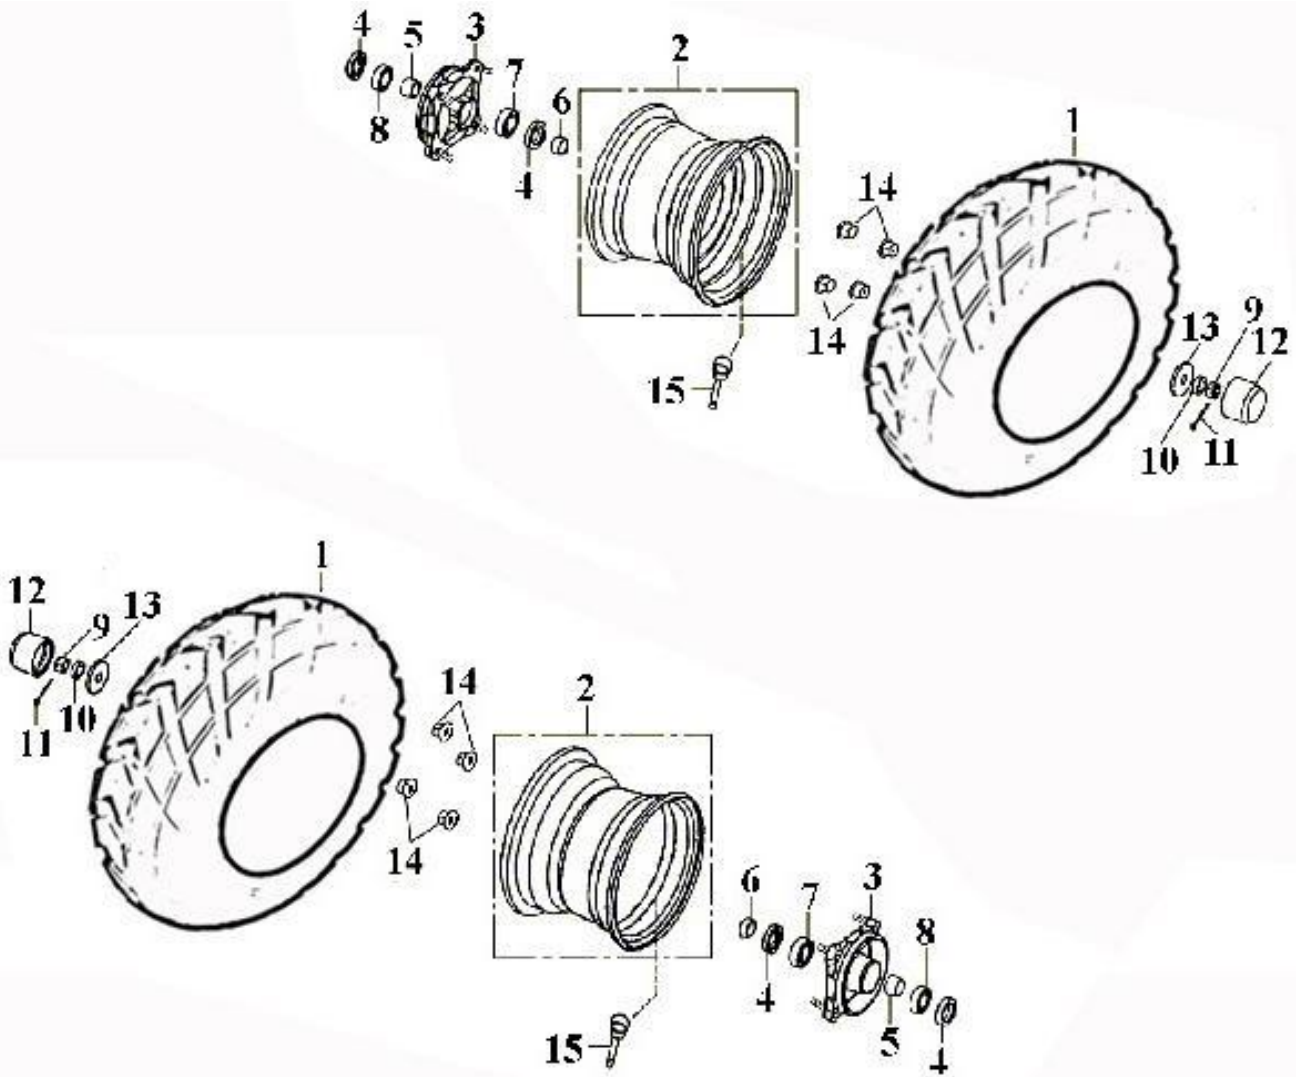

**F5****STEERING**

ITEM	PARTS NO.	DESCRIPTION	REQD. NO.	
			ATV 100	
1	B11-62140-10-00	SHAFT STEERING	1	
2	S-1201-18032-70	OIL SEAL 18X32X7	1	
3	S-1201-22035-70	OIL SEAL 22X35X7	1	
4	B11-45446-00-00	COLLAR	1	
5	S-4061-14000-01	FLANGE U NUT 14MM	1	
6	S-4051-08000-03	FLANGE U NUT 8MM	2	
7	B11-62158-10-00	SLEEVE	2	
8	B11-62144-00-00	KNUCKLE,1	1	
9	B11-62154-00-00	KNUCKLE,2	1	
10	B11-62168-00-00	NUT 10MM	2	
11	S-4201-18213-03	SPLIT PIN 1.8X21.3	2	
12	S-4251-12221-00	SPLIT PIN.	5	
13	B11-62143-00-00	STEERING TIE. ROD. ASSY	2	
14	B11-62146-00-00	HOLDER STEERING SHAFT	2	
15	S-4060-10000-03	FLANGE U NUT 10MM	4	

F7

FRONT WHEEL

ATV 100

**F7****FRONT WHEEL**

ITEM	PARTS NO.	DESCRIPTION	REQD. NO.	
			ATV 100	
1	F06-43311-00-00	TIRE 19X7-8	2	
2	B12-43210-00-00	WHEEL COMP. 8X5.5	2	
3	B11-45442-20-00	FRONT BRAKE DROM	2	
4	S-1201-22035-70	OIL SEAL 22X35X7	4	
5	B11-45446-00-00	COLLAR	2	
6	B11-45456-00-00	COLLAR	2	
7	S-6120-06002-10	BALL BEARING 6002Z	2	
8	S-6120-06003-10	BALL BEARING 6003Z	2	
9	B11-43266-00-00	CASTLE NUT 12MM	2	
10	B11-43257-00-00	WASHER	2	
11	S-4201-22305-03	SPLIT PIN 2.2X30.5	2	
12	B11-43268-00-00	ROBBER CAP	2	
13	B11-43256-00-00	WASHER	2	
14	S-4061-10000-03	FLANGE BOLT	8	
15	B11-43322-00-00	RIM VALVE	2	