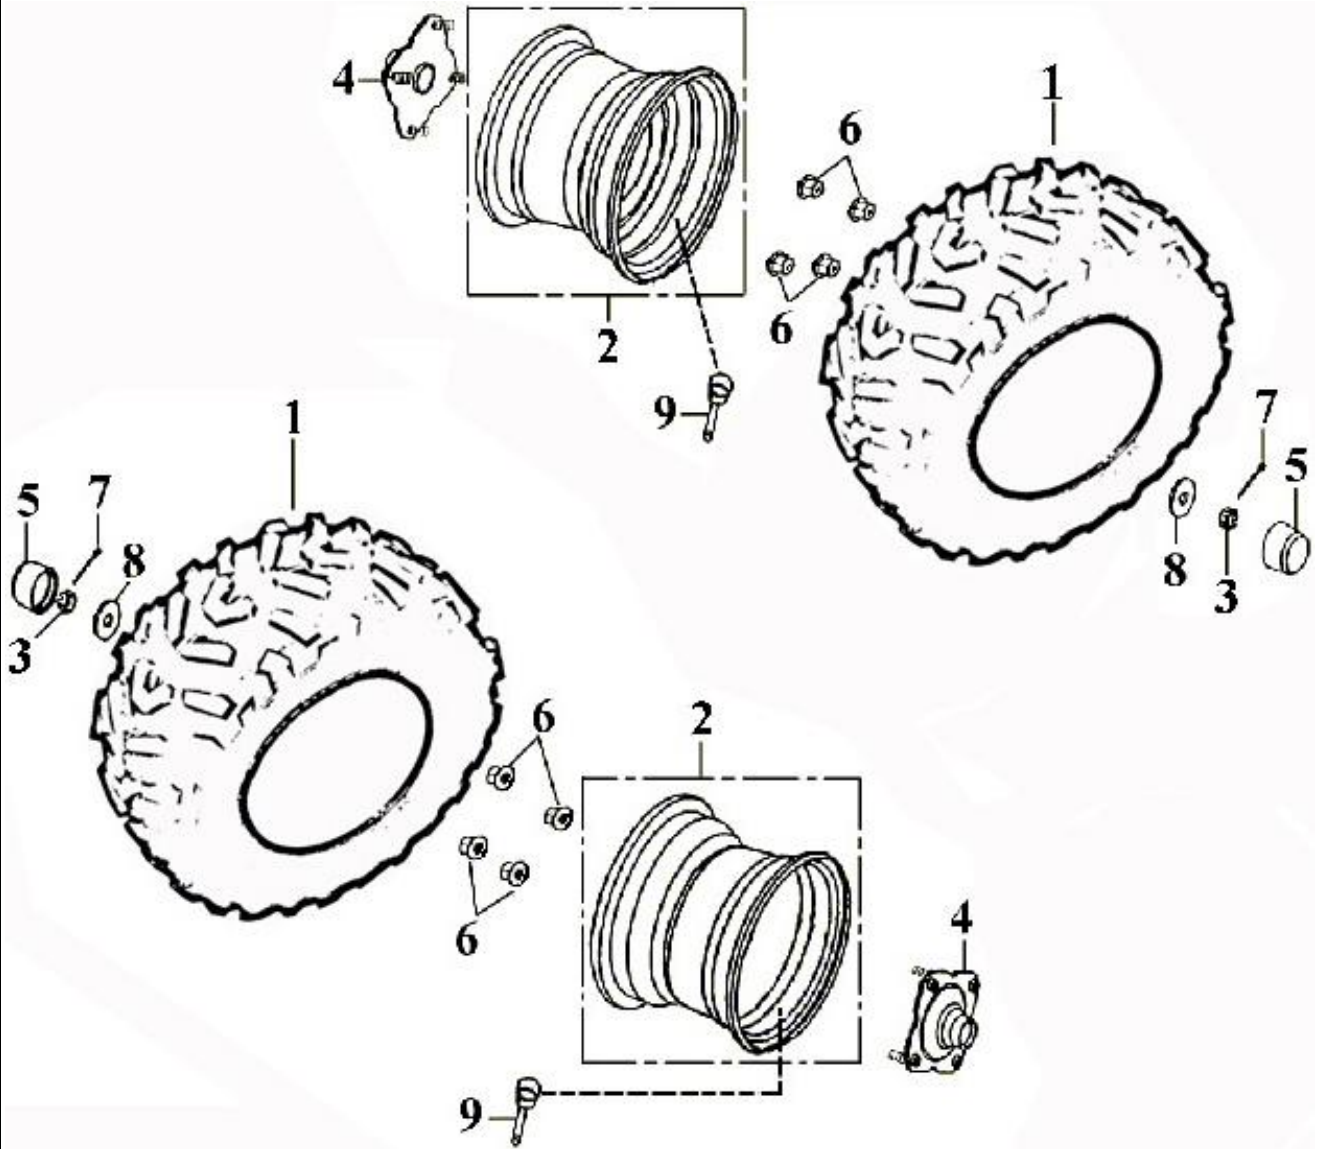

F7

FRONT WHEEL

ATV 100

**F7****FRONT WHEEL**

ITEM	PARTS NO.	DESCRIPTION	REQD. NO.	
			ATV 100	
1	F06-43311-00-00	TIRE 19X7-8	2	
2	B12-43210-00-00	WHEEL COMP. 8X5.5	2	
3	B11-45442-20-00	FRONT BRAKE DROM	2	
4	S-1201-22035-70	OIL SEAL 22X35X7	4	
5	B11-45446-00-00	COLLAR	2	
6	B11-45456-00-00	COLLAR	2	
7	S-6120-06002-10	BALL BEARING 6002Z	2	
8	S-6120-06003-10	BALL BEARING 6003Z	2	
9	B11-43266-00-00	CASTLE NUT 12MM	2	
10	B11-43257-00-00	WASHER	2	
11	S-4201-22305-03	SPLIT PIN 2.2X30.5	2	
12	B11-43268-00-00	ROBBER CAP	2	
13	B11-43256-00-00	WASHER	2	
14	S-4061-10000-03	FLANGE BOLT	8	
15	B11-43322-00-00	RIM VALVE	2	

F8

FRONT BRAKE

ATV 100

**F8****FRONT BRAKE**

ITEM	PARTS NO.	DESCRIPTION	REQD. NO.	
			ATV 100	
1	B11-45450-00-00	FRONT BRAKE PANEL COMP. RIGHT	1	
2	B11-45612-00-00	CAM SHAFT LEVER,2	1	
3	B11-45440-00-00	FRONT BRAKE PANEL COMP. LEFT	1	
4	B11-45611-00-00	CAM SHAFT LEVER,1	1	
5	B11-45621-00-00	CAM SHAFT,1	2	
6	B11-45420-00-00	BRAKE SHOE KIT	2	
7	B11-45461-00-00	SPRING	2	
8	B11-45638-00-00	DUST SEAL	2	
9	B11-45635-00-00	TENSION SPRING	2	
10	B11-45616-00-00	BOLT 5X23	2	
11	B11-58111-00-00	BRAKE CABLE,1	2	

F9

REAR WHEEL

ATV 100

**F9****REAR WHEEL**

ITEM	PARTS NO.	DESCRIPTION	REQD. NO.	
			ATV 100	
1	F08-44311-00-00	TIRE 18X9.5-8	2	
2	B12-43210-00-00	WHEEL COMP. 8X5.5	2	
3	F01-44266-00-00	CASTLE NUT 14MM	2	
4	B11-44223-10-00	REAR WHEEL CONNECTER	2	
5	B11-43268-00-00	ROBBER CAP	2	
6	S-4061-10000-03	FLANGE NUT 10X18	8	
7	S-4201-22305-03	SPLIT PIN 2.2X30.5	2	
8	B11-44256-00-00	WASHER	2	
9	B11-43322-00-00	RIM VALVE	2	