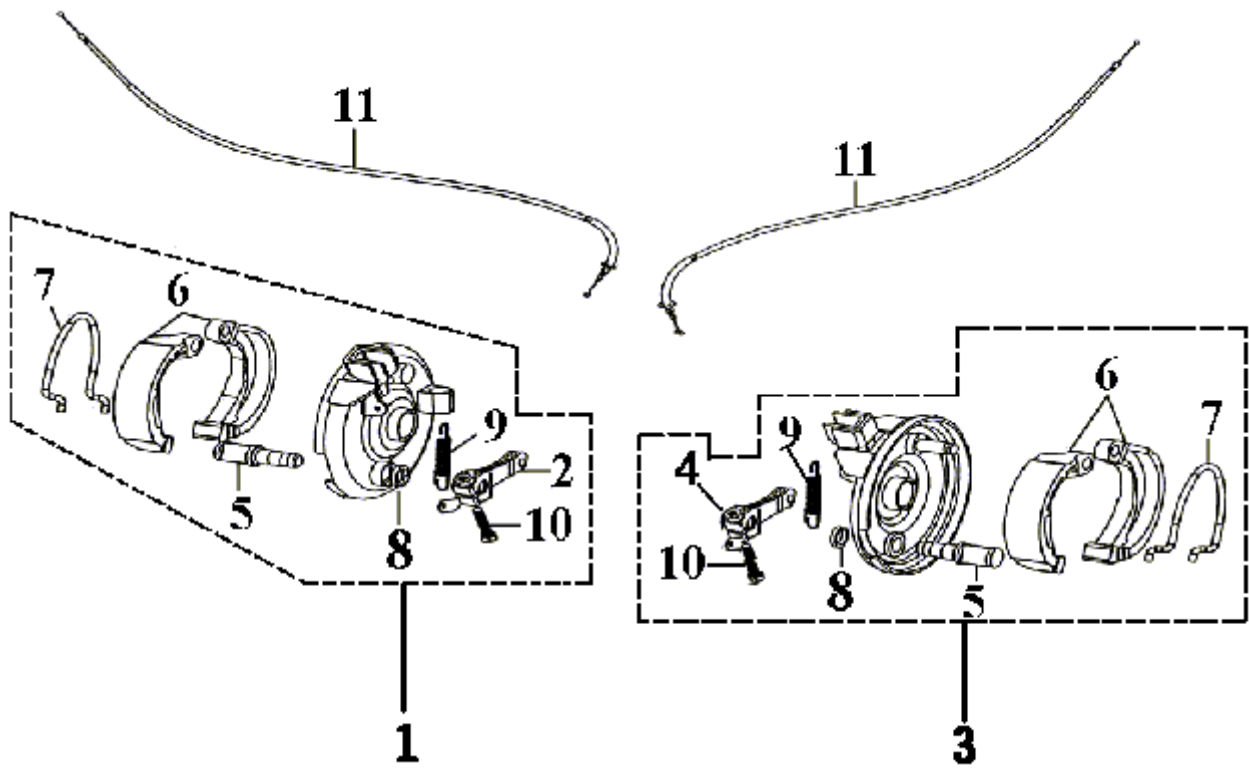

F8

FRONT BRAKE

ATV 100

F8

FRONT BRAKE

ITEM	PARTS NO.	DESCRIPTION	REQD. NO.	
			ATV 100	
1	B11-45450-00-00	FRONT BRAKE PANEL COMP. RIGHT	1	
2	B11-45612-00-00	CAM SHAFT LEVER,2	1	
3	B11-45440-00-00	FRONT BRAKE PANEL COMP. LEFT	1	
4	B11-45611-00-00	CAM SHAFT LEVER,1	1	
5	B11-45621-00-00	CAM SHAFT,1	2	
6	B11-45420-00-00	BRAKE SHOE KIT	2	
7	B11-45461-00-00	SPRING	2	
8	B11-45638-00-00	DUST SEAL	2	
9	B11-45635-00-00	TENSION SPRING	2	
10	B11-45616-00-00	BOLT 5X23	2	
11	B11-58111-00-00	BRAKE CABLE,1	2