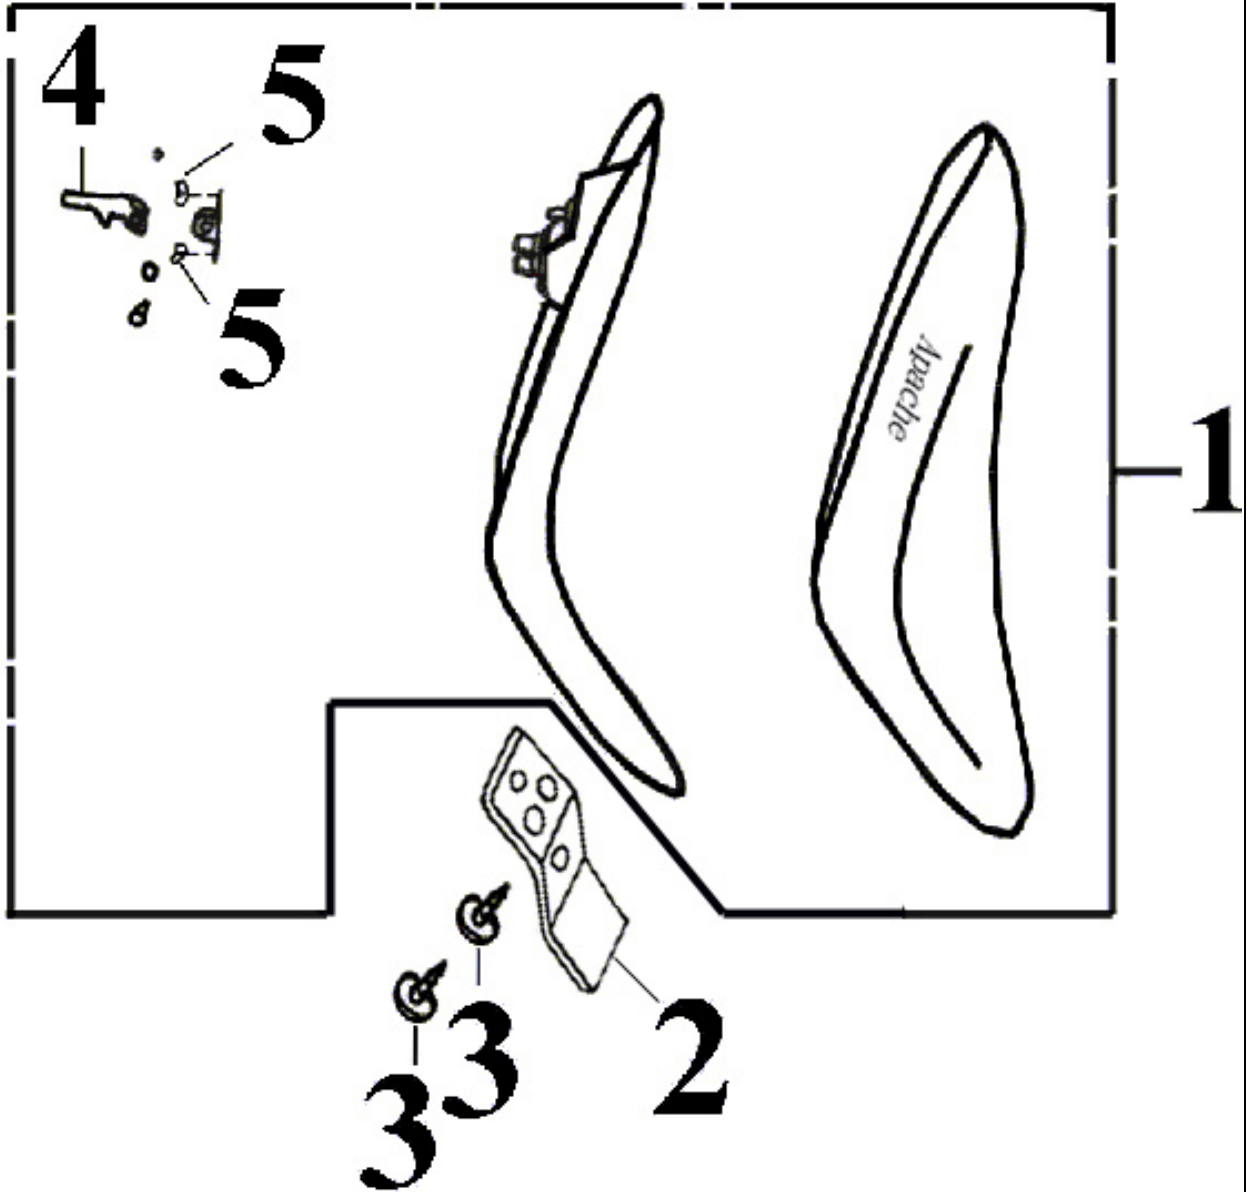

F6

SEAT ASSY.

ATV 100

F6

SEAT ASSY

ITEM	PARTS NO.	DESCRIPTION	REQD. NO.	
			ATV 100	
1	F06-66111-00-00	DOUBLE SEAT ASSY.	1	
2	B11-66162-00-00	BRACKET	1	
3	S-3900-04012-04	TAPPING SCREW 4X12	2	
4	B11-66131-00-00	SEAT CATCH COMP.	1	
5	S-4050-06000-01	FLANGE NUT 6MM	2