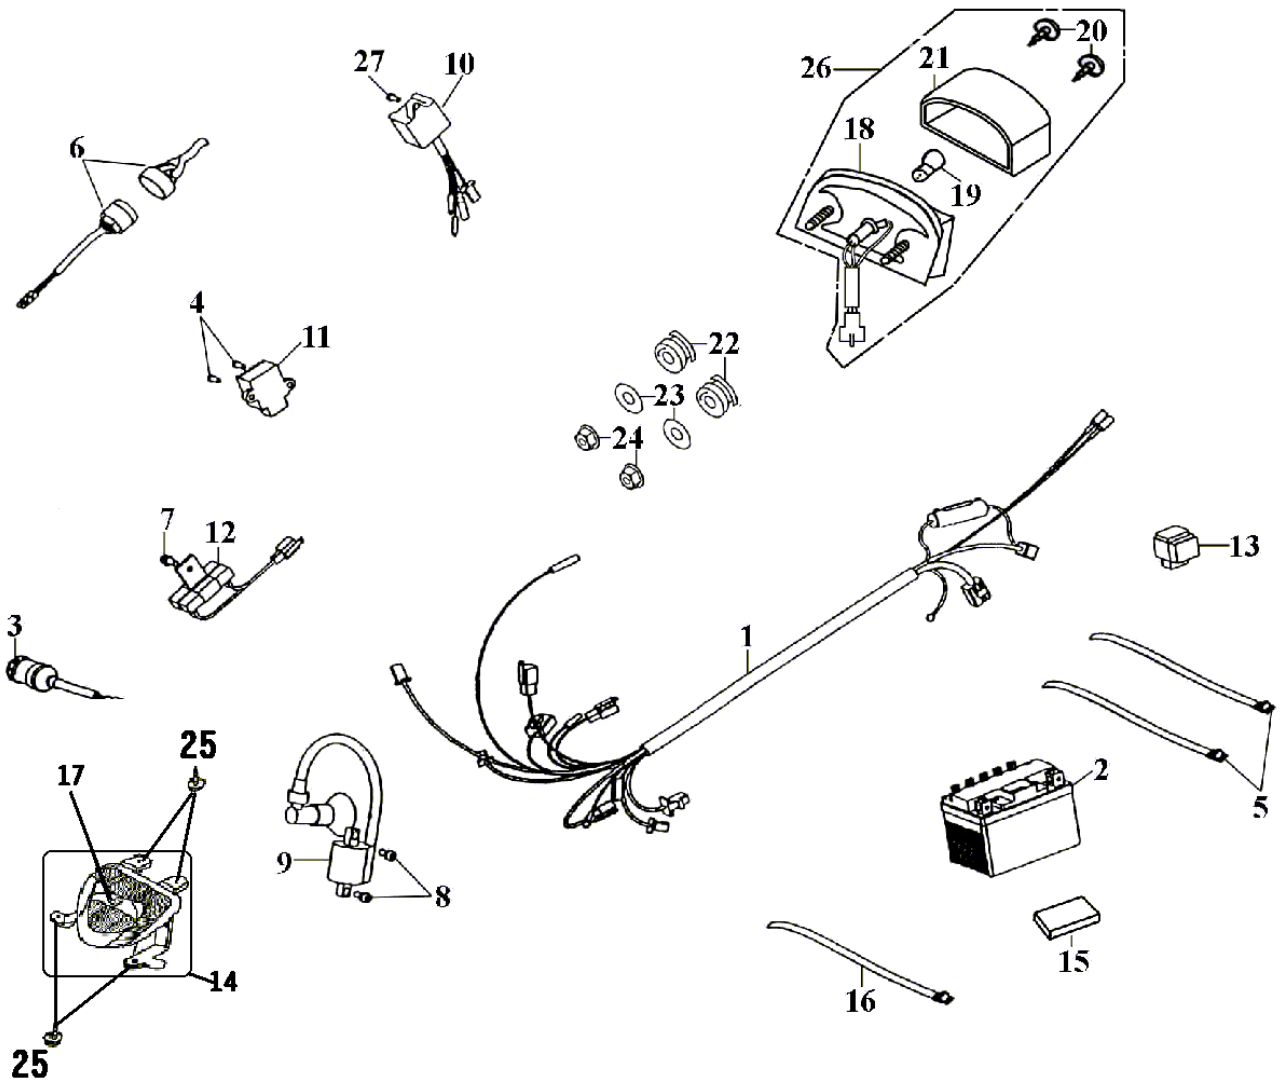

F12

**SWING ARM  
FOOTREST/FEND BAR**

ATV 100

**F12****SWING ARM/FOOTREST/FEND BAR**

ITEM	PARTS NO.	DESCRIPTION	REQD. NO.	
			ATV 100	
1	B11-47311-10-00	FRONT SWING ARM,1	1	
2	B11-47339-00-00	BUSH	4	
3	B11-47357-10-00	BUSH CONTAIN OIL,1	2	
4	B11-47358-10-00	BUSH CONTAIN OIL,2	2	
5	B11-47321-10-00	FRONT SWING ARM,2	1	
6	B11-47329-00-00	WATER PROOF COVER	2	
7	B11-47336-00-00	DUST SEAL	2	
8	S-5801-10048-02	FLANGE BOLT 10X48	4	
9	S-4061-10000-03	FLANGE U NUT 10MM	4	
10	B11-47367-00-00	GREASE VALVE	2	
11	B11-47368-00-00	GREASE VALVE CAP	2	
12	F01-42151-00-00	FRONT FENDER ROD	1	
13	S-5800-08016-02	FLANGE BOLT 8X16	2	
14	S-5800-06016-02	FLANGE BOLT 6X16	2	
15	S-5701-06012-02	FLANGE BOLT 6X12	3	
16	A01-63641-00-00	FRONT BUMPER	1	

F14

ELECTRICAL PARTS

ATV 100

**F14****ELECTRICAL PARTS**

ITEM	PARTS NO.	DESCRIPTION	REQD. NO.
			ATV 100
1	B12-23610-00-00	WIRE HARNESS ASSY.	1
2	B01-23410-00-00	BATTERY ASSY.	1
3	B11-56210-00-00	MAIN SWITCH ASSY.	1
4	S-3500-05012-03	PAN HEAD SCREW 5X12	2
5	A-4402-02502-01	BAND 250MM	2
6	B11-56212-00-00	SAFFTY SWITCH	1
7	S-3500-06012-03	PAN HEAD SCREW 6X12	1
8	S-2000-06016-02	HEX. BOLT 6X16	2
9	61E-23140-10-00	INGNITION COIL ASSY.	1
10	61B-23110-00-00	C.D.I. ASSY.	1
11	61A-21310-00-00	REG. COMP.	1
12	B01-28410-00-00	RESISTOR COMP.	1
13	61A-28310-00-00	STARTER RELAY ASSY.	1
14	B11-25100-00-00	HEAD LIGHT ASSY.	1
15	B05-23453-00-00	BATTERY DAMPER	1
16	A-4404-03001-01	BAND 300MM	1
17	B11-25151-00-00	HEAD LIGHT BULB 12V30W	1
18	T36-25411-00-00	TAIL LIGHT BASE	1
19	B11-25451-00-00	BULB 12V-21/5W	1
20	S-3910-04038-03	TAPPING SCREW 4X38	2
21	T36-25412-00-00	TAIL LIGHT LENS	1
22	B11-42158-00-00	DAMPER,1	2
23	S-4101-06193-00	PLATE WASHER 6MM	2
24	S-4050-06000-01	FLANGE NUT 6MM	2
25	S-3900-04014-02	TAPPING SCREW 4X14	4
26	T36-25400-10-00	TAIL LIGHT ASSY.	1
27	S-3891-06020-04	SCREW W/WASHER 6X20	1