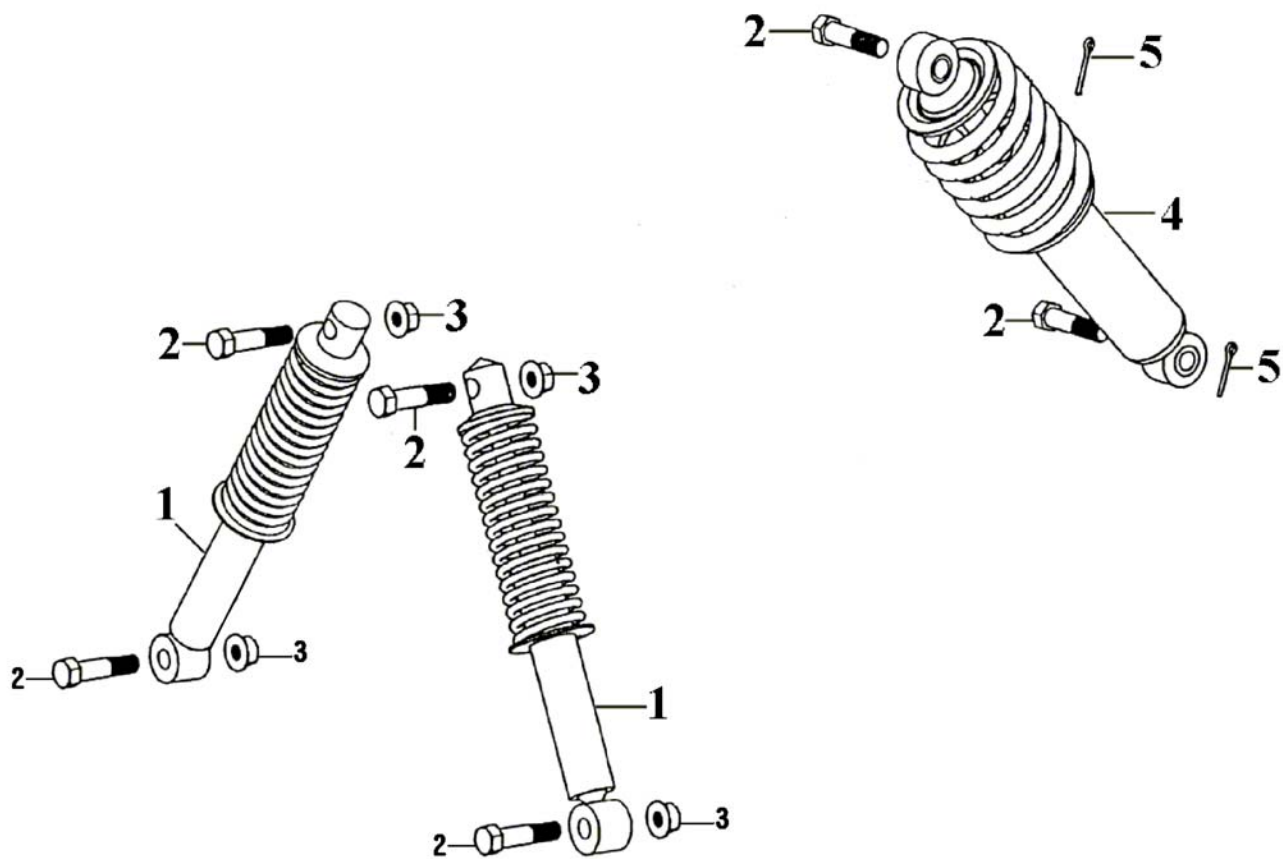

F4

SUSPEN SION

ITEM	PARTS NO.	DESCRIPTION	REQD. NO.	
			ATV 100	
1	B12-47210-00-00	FR. SHOCK ABSORBER ASSY.	2	
2	S-5827-10040-04	BOLT W/HOLE 10X40	6	
3	S-4061-10000-03	FLANGE U NUT 10MM	4	
4	B11-48210-00-00	RR. SHOCK ABSORBER ASSY.	1	
5	S-4251-12221-00	SPLIT PIN 1.2X22	2