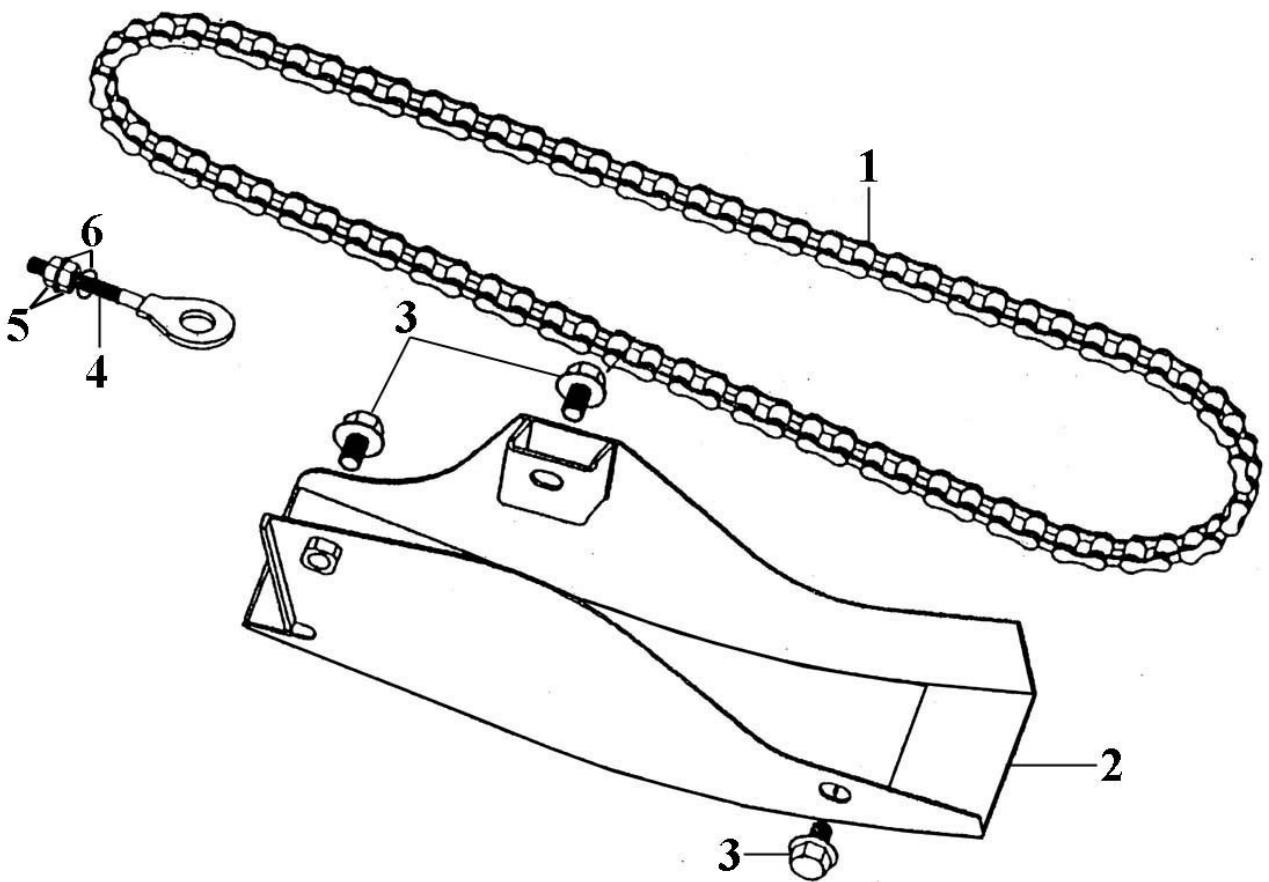

F14

ELECTRICAL PARTS

ATV 100

**F14****ELECTRICAL PARTS**

ITEM	PARTS NO.	DESCRIPTION	REQD. NO.
			ATV 100
1	B12-23610-00-00	WIRE HARNESS ASSY.	1
2	B01-23410-00-00	BATTERY ASSY.	1
3	B11-56210-00-00	MAIN SWITCH ASSY.	1
4	S-3500-05012-03	PAN HEAD SCREW 5X12	2
5	A-4402-02502-01	BAND 250MM	2
6	B11-56212-00-00	SAFFTY SWITCH	1
7	S-3500-06012-03	PAN HEAD SCREW 6X12	1
8	S-2000-06016-02	HEX. BOLT 6X16	2
9	61E-23140-10-00	INGNITION COIL ASSY.	1
10	61B-23110-00-00	C.D.I. ASSY.	1
11	61A-21310-00-00	REG. COMP.	1
12	B01-28410-00-00	RESISTOR COMP.	1
13	61A-28310-00-00	STARTER RELAY ASSY.	1
14	B11-25100-00-00	HEAD LIGHT ASSY.	1
15	B05-23453-00-00	BATTERY DAMPER	1
16	A-4404-03001-01	BAND 300MM	1
17	B11-25151-00-00	HEAD LIGHT BULB 12V30W	1
18	T36-25411-00-00	TAIL LIGHT BASE	1
19	B11-25451-00-00	BULB 12V-21/5W	1
20	S-3910-04038-03	TAPPING SCREW 4X38	2
21	T36-25412-00-00	TAIL LIGHT LENS	1
22	B11-42158-00-00	DAMPER,1	2
23	S-4101-06193-00	PLATE WASHER 6MM	2
24	S-4050-06000-01	FLANGE NUT 6MM	2
25	S-3900-04014-02	TAPPING SCREW 4X14	4
26	T36-25400-10-00	TAIL LIGHT ASSY.	1
27	S-3891-06020-04	SCREW W/WASHER 6X20	1

F15

REAR WHEEL AXLE

ATV 100

**F15****REAR WHEEL AXLE**

ITEM	PARTS NO.	DESCRIPTION	REQD. NO.	
			ATV 100	
1	B11-44511-10-00	REAR WHEEL AXLE	1	
2	B11-44523-00-00	SPACER PIPE,1	1	
3	B11-44533-00-00	SPACER PIPE,2	1	
4	S-5800-08020-02	FLANGE BOLT 8X20	3	
5	S-4111-08145-33	SPRING WASHER 8MM	3	
6	B11-16950-00-00	SPROCKET ASSY.	1	
7	B11-16955-00-00	SPROCKET HOLDER	1	
8	B11-16930-00-00	SPROCKET (35T)	1	

F16

CHAIN

ATV 100

**F16****CHAIN**

ITEM	PARTS NO.	DESCRIPTION	REQD. NO.	
			ATV 100	
1	B11-16960-00-00	DRIVE CHAIN 428X82	1	
2	B11-16941-00-00	CHAIN CASE	1	
3	S-5800-08012-02	FLANGE BOLT 8X12	3	
4	B11-46470-00-00	CHAIN ADJUSTER ASSY,1	1	
5	S-4001-06000-01	HEX. NUT 6MM	2	
6	S-4101-06131-01	WASHER	2	