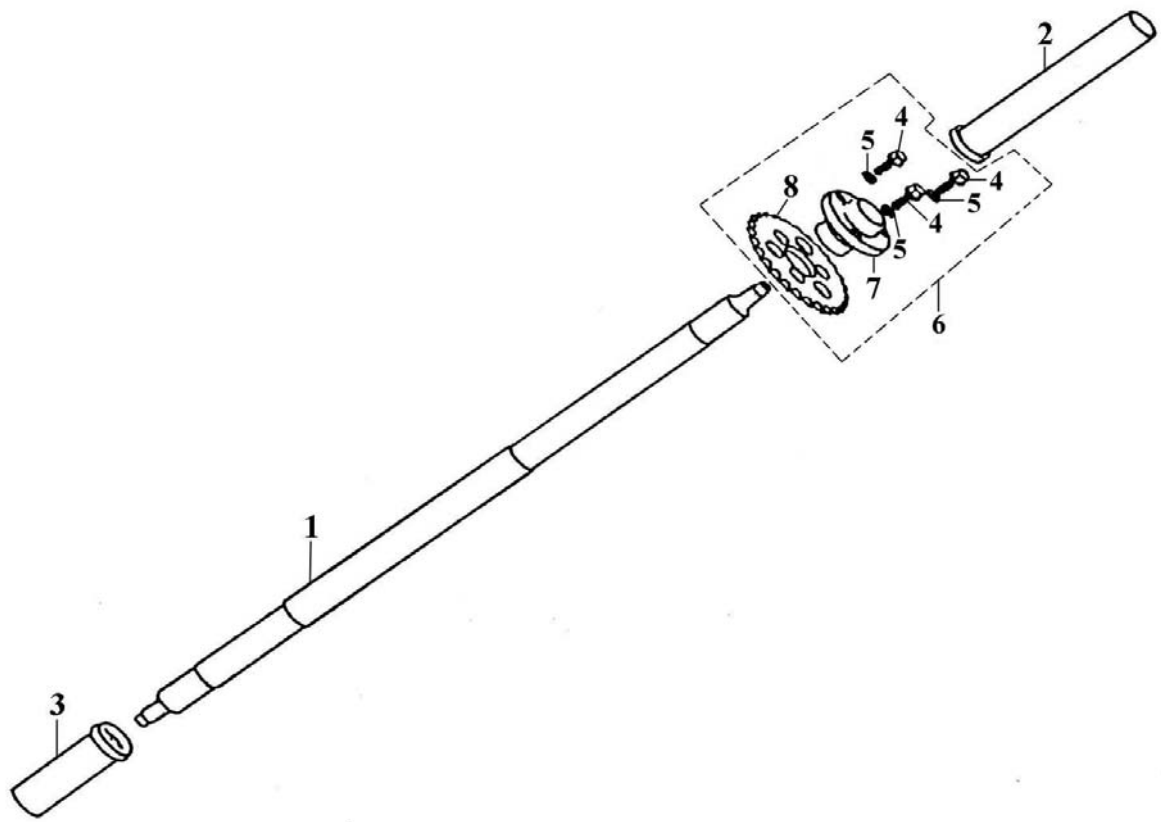

F15

REAR WHEEL AXLE

ATV 100

F15

REAR WHEEL AXLE

ITEM	PARTS NO.	DESCRIPTION	REQD. NO.	
			ATV 100	
1	B11-44511-10-00	REAR WHEEL AXLE	1	
2	B11-44523-00-00	SPACER PIPE,1	1	
3	B11-44533-00-00	SPACER PIPE,2	1	
4	S-5800-08020-02	FLANGE BOLT 8X20	3	
5	S-4111-08145-33	SPRING WASHER 8MM	3	
6	B11-16950-00-00	SPROCKET ASSY.	1	
7	B11-16955-00-00	SPROCKET HOLDER	1	
8	B11-16930-00-00	SPROCKET (35T)	1