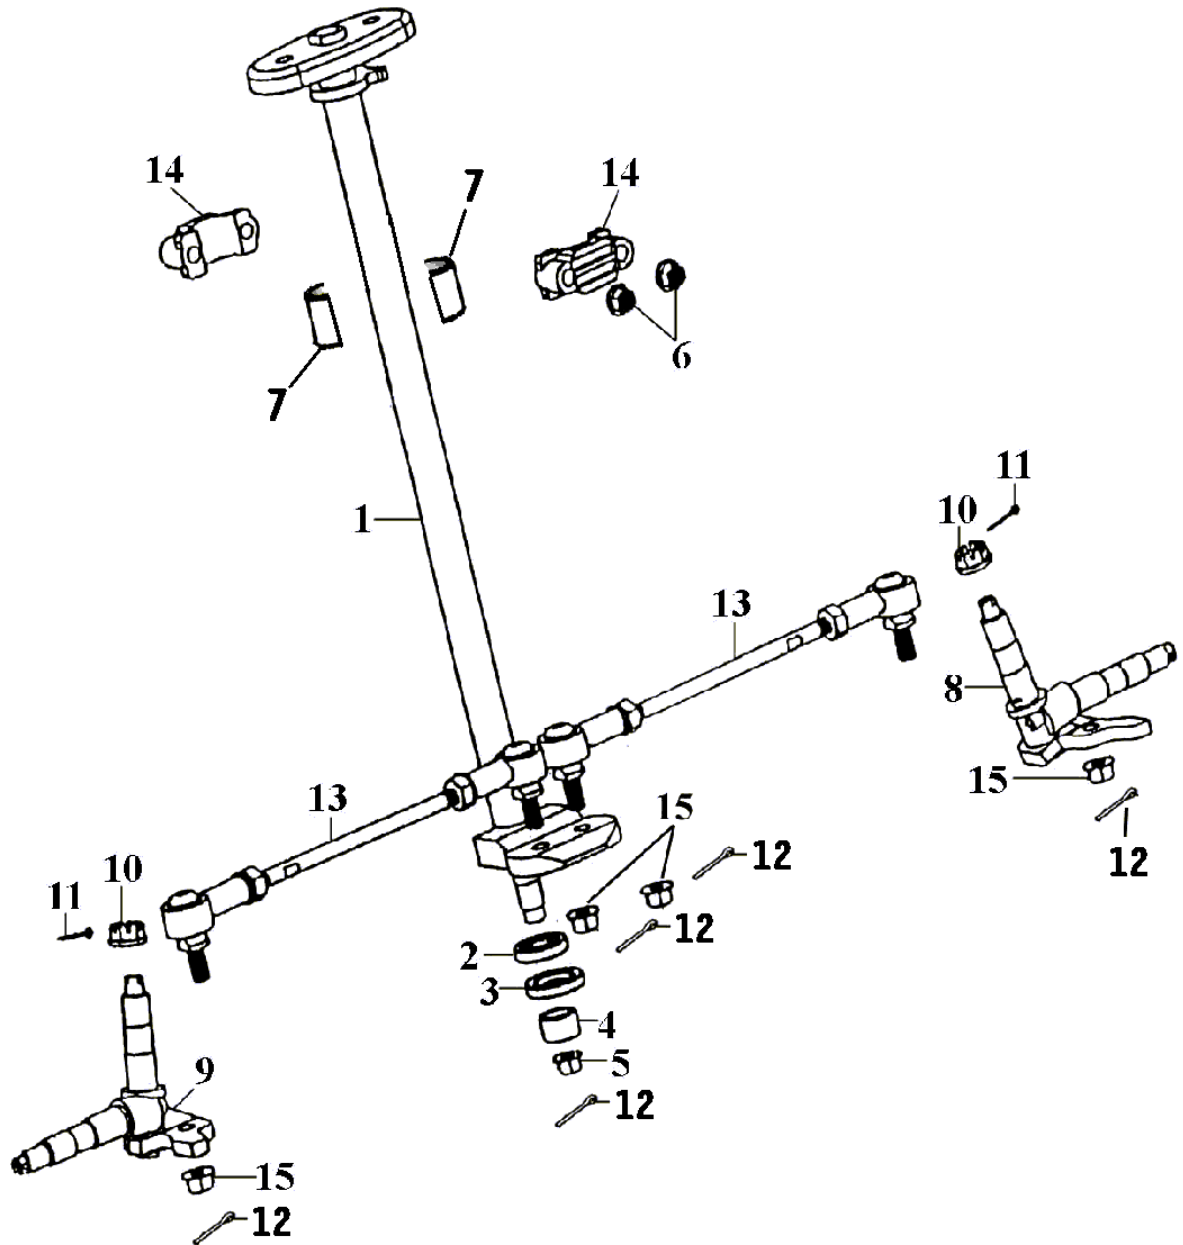

F5

STEERING

ITEM	PARTS NO.	DESCRIPTION	REQD. NO.	
			ATV 100	
1	B11-62140-10-00	SHAFT STEERING	1	
2	S-1201-18032-70	OIL SEAL 18X32X7	1	
3	S-1201-22035-70	OIL SEAL 22X35X7	1	
4	B11-45446-00-00	COLLAR	1	
5	S-4061-14000-01	FLANGE U NUT 14MM	1	
6	S-4051-08000-03	FLANGE U NUT 8MM	2	
7	B11-62158-10-00	SLEEVE	2	
8	B11-62144-00-00	KNUCKLE,1	1	
9	B11-62154-00-00	KNUCKLE,2	1	
10	B11-62168-00-00	NUT 10MM	2	
11	S-4201-18213-03	SPLIT PIN 1.8X21.3	2	
12	S-4251-12221-00	SPLIT PIN.	5	
13	B11-62143-00-00	STEERING TIE. ROD. ASSY	2	
14	B11-62146-00-00	HOLDER STEERING SHAFT	2	
15	S-4060-10000-03	FLANGE U NUT 10MM	4