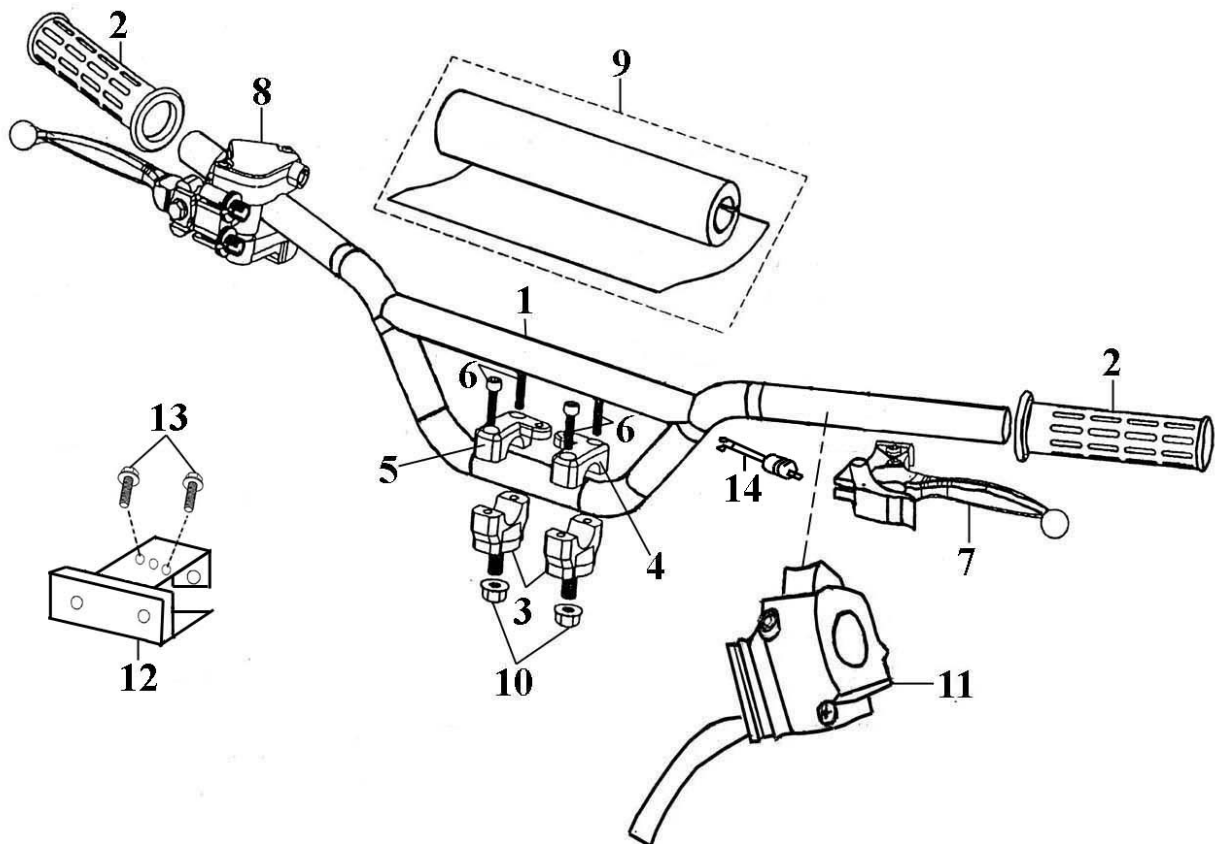

F9

REAR WHEEL

ATV 100

**F9****REAR WHEEL**

ITEM	PARTS NO.	DESCRIPTION	REQD. NO.	
			ATV 100	
1	F08-44311-00-00	TIRE 18X9.5-8	2	
2	B12-43210-00-00	WHEEL COMP. 8X5.5	2	
3	F01-44266-00-00	CASTLE NUT 14MM	2	
4	B11-44223-10-00	REAR WHEEL CONNECTER	2	
5	B11-43268-00-00	ROBBER CAP	2	
6	S-4061-10000-03	FLANGE NUT 10X18	8	
7	S-4201-22305-03	SPLIT PIN 2.2X30.5	2	
8	B11-44256-00-00	WASHER	2	
9	B11-43322-00-00	RIM VALVE	2	

**F10**

**HANDLE BAR**

**ATV 100**

**F10****HANDLE BAR**

ITEM	PARTS NO.	DESCRIPTION	REQD. NO.	
			ATV 100	
1	B11-62110-00-00	HANDLE COMP.	1	
2	B11-62251-00-00	GRIP	2	
3	B11-62222-00-00	HANDLE HOLDER ASSY.	2	
4	B11-62225-00-00	HANDLE HOLDER COVER,1	1	
5	B11-62235-00-00	HANDLE HOLDER COVER,2	1	
6	S-6700-06025-01	SOCKET BOLT 6X25	4	
7	B11-27750-00-00	LEVEL ASSY. LEFT	1	
8	B11-27850-00-00	LEVEL ASSY. RIGHT	1	
9	B11-62275-00-00	HANDLE BAR PROTECT FOAM	1	
10	S-4061-10000-03	FLANGE U NUT 10MM	2	
11	B11-27700-00-00	LEFT HANDLE SWITCH ASSY.	1	
12	B11-62325-00-00	HANDLE COVER STAY	1	
13	S-6000-06012-70	FLANGE BOLT 6X12	2	
14	B11-27770-00-00	STOP SWITCH ASSY.	1	