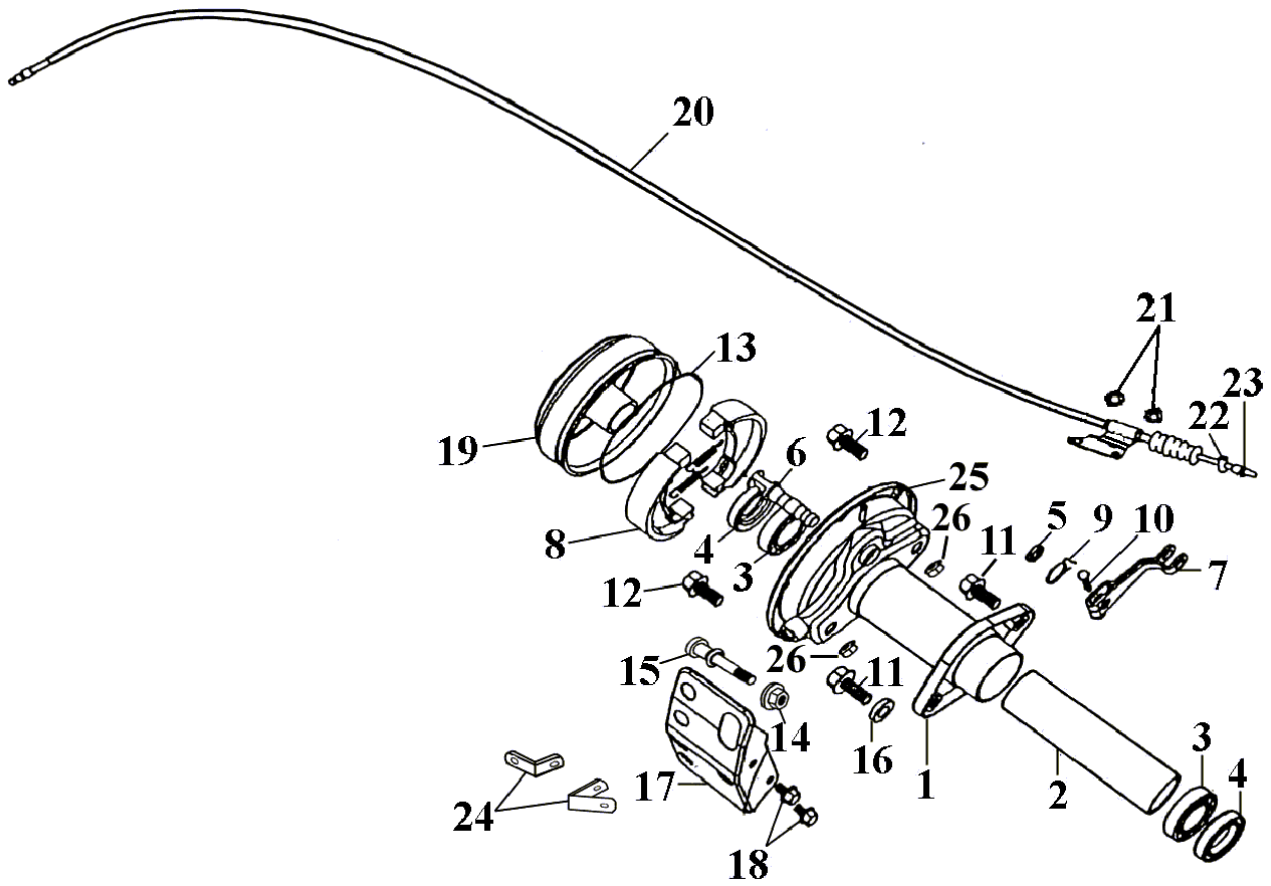

F11

REAR BRAKE (DRUM)

ATV 100

F11

REAR BRAKE

ITEM	PARTS NO.	DESCRIPTION	REQD. NO.	
			ATV 100	
1	B11-44521-00-00	REAR WHEEL AXLE SEAT	1	
2	B11-44522-00-00	SPACER TUBE	1	
3	S-6120-06006-20	BALL BEARING 6006ZZ	2	
4	S-1201-35055-11	OIL SEAL 35X55X11	2	
5	S-1202-14020-40	OIL SEAL 14X20X4	1	
6	B11-46621-00-00	CAM SHAFT,2	1	
7	B11-46611-00-00	CAM SHAFT LEVER,2	1	
8	B11-46420-00-00	BRAKE SHOE KIT	1	
9	B11-46635-00-00	TENSION SPPING	1	
10	S-2201-06030-04	HEX. BOLT 6X30	1	
11	S-5800-12028-02	FLANGE BOLT 12X28	2	
12	S-2000-12050-02	NEX. BOLT 12X50	2	
13	B11-46445-00-00	BUST SEAL	1	
14	S-4001-08000-01	HEX. NUT 8MM	1	
15	B11-46441-00-00	BRAKE SHOE ANCHOR PIN	1	
16	B11-44527-00-00	WASHER	1	
17	B11-46443-00-00	REAR BRAKE COVER	1	
18	S-5800-08012-02	FLANGE BOLT 8X12	2	
19	B11-46412-00-00	REAR BRAKE DRUM	1	
20	B11-58210-00-00	BRAKE CABLE	1	
21	S-4051-08000-03	FLANGE NUT 8MM	2	
22	B01-58274-00-00	PIN	1	
23	B01-58264-00-00	ADJUSTING NUT	1	
24	B11-63535-00-00	SIDE COVER STAY,3	2	
25	B11-46411-00-00	RAER BRAKE PANEC COMP	1	
26	S-4060-12000-03	FLANGE NUT 12MM	2