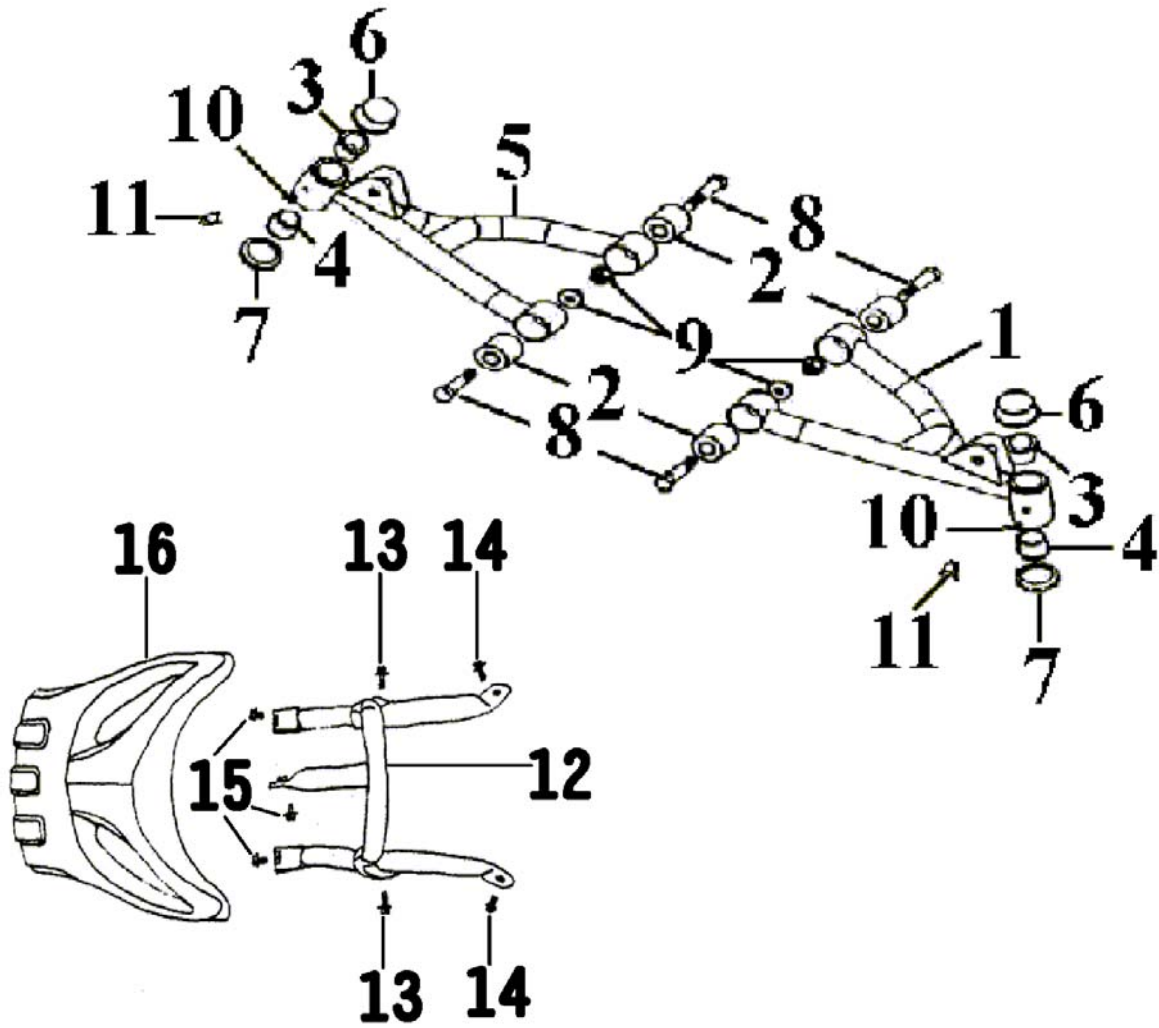

F12

**SWING ARM
FOOTREST/FEND BAR**

ATV 100

F12

SWING ARM/FOOTREST/FEND BAR

ITEM	PARTS NO.	DESCRIPTION	REQD. NO.	
			ATV 100	
1	B11-47311-10-00	FRONT SWING ARM,1	1	
2	B11-47339-00-00	BUSH	4	
3	B11-47357-10-00	BUSH CONTAIN OIL,1	2	
4	B11-47358-10-00	BUSH CONTAIN OIL,2	2	
5	B11-47321-10-00	FRONT SWING ARM,2	1	
6	B11-47329-00-00	WATER PROOF COVER	2	
7	B11-47336-00-00	DUST SEAL	2	
8	S-5801-10048-02	FLANGE BOLT 10X48	4	
9	S-4061-10000-03	FLANGE U NUT 10MM	4	
10	B11-47367-00-00	GREASE VALVE	2	
11	B11-47368-00-00	GREASE VALVE CAP	2	
12	F01-42151-00-00	FRONT FENDER ROD	1	
13	S-5800-08016-02	FLANGE BOLT 8X16	2	
14	S-5800-06016-02	FLANGE BOLT 6X16	2	
15	S-5701-06012-02	FLANGE BOLT 6X12	3	
16	A01-63641-00-00	FRONT BUMPER	1