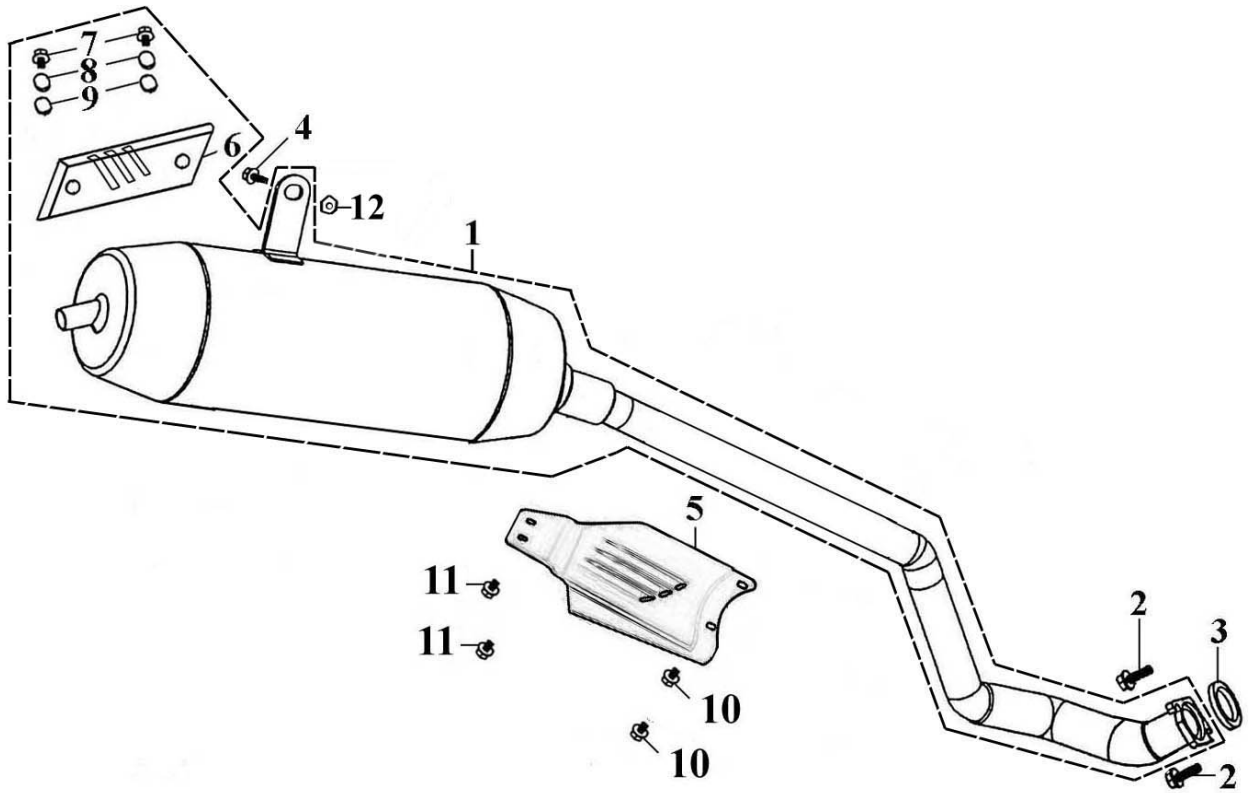

F13

MUFFLER ASSY.

ATV 100

F13

MUFFLER ASSY.

ITEM	PARTS NO.	DESCRIPTION	REQD. NO.	
			ATV 100	
1	T37-18200-00-00	EXHAUST PIPE ASSY.	1	
2	S-5810-06018-03	FLANGE BOLT 6X18	2	
3	T01-18131-00-00	EXHAUST PIPE GASKET	1	
4	S-5800-08030-03	FLANGE BOLT 8X30	1	
5	B11-42171-00-00	PROTECTOR	1	
6	B11-18112-00-00	MUFFLER PROTELTOR,2	1	
7	S-6000-06012-70	FLANGE BOLT 6X12	2	
8	S-4101-06083-70	PLATE WASHER 6MM	2	
9	S-4101-06084-90	PLATE WASHER 6MM	2	
10	S-5800-08012-02	FLANGE BOLT 8X12	2	
11	S-5800-06012-04	FLANGE BOLT 6X12	2	
12	S-4051-08000-03	FLANGE NUT 8MM	1