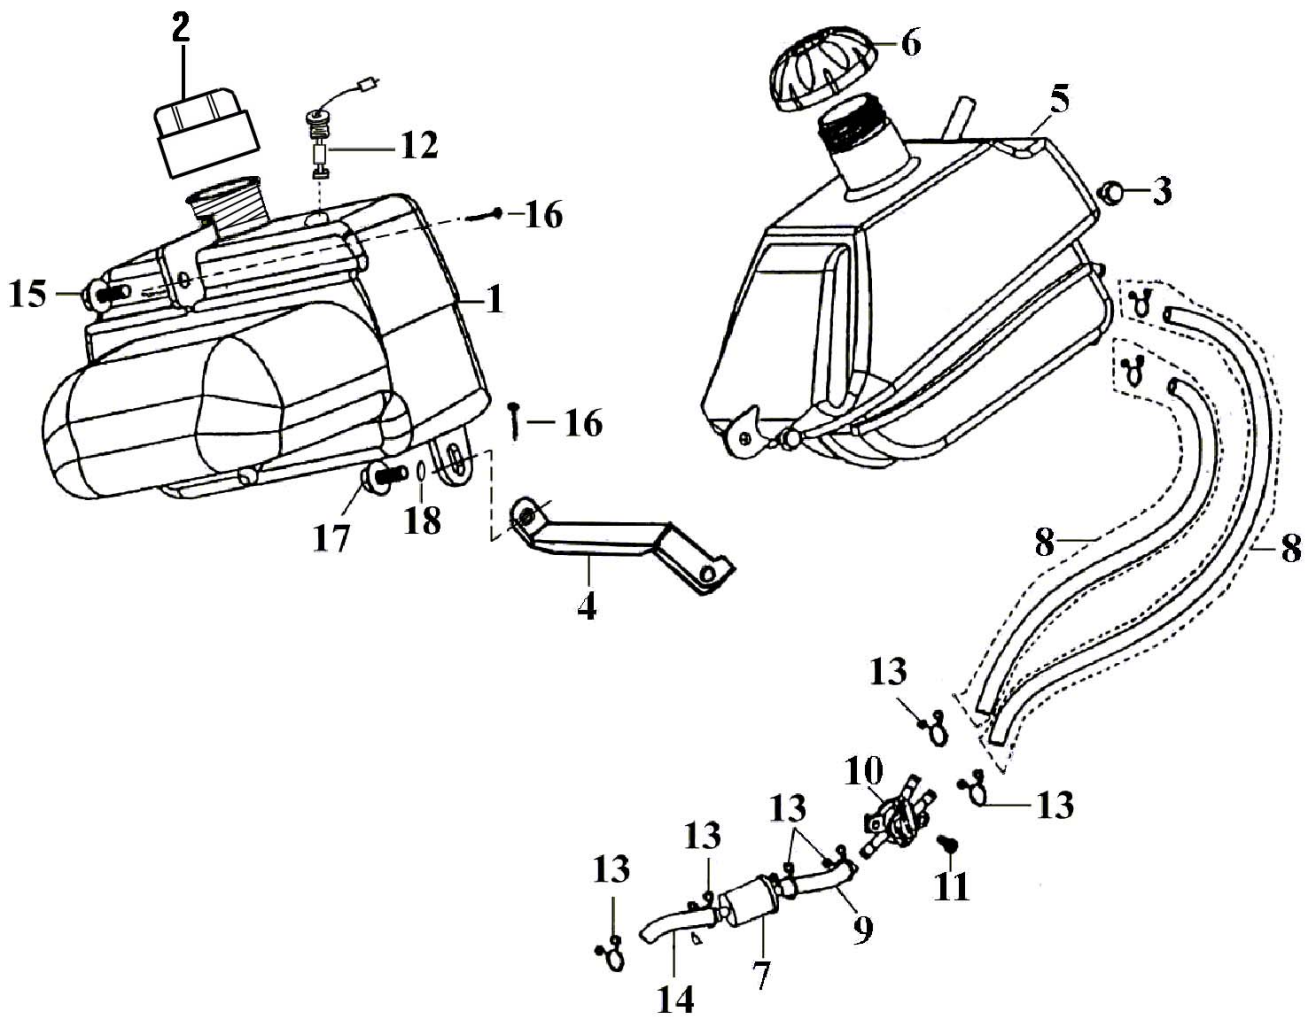

F3

OIL TANK / FUEL TANK

ATV 100

F3

REAR SUSPENSION

ITEM	PARTS NO.	DESCRIPTION	REQD. NO.	
			ATV 100	
1	T36-53110-00-00	OIL TANK	1	
2	T36-53131-00-00	OIL TANK CAP	1	
3	S-3404-06016-03	BOLT W/WASHER 6X16	1	
4	B11-53132-00-00	OIL TANK BRACKET	1	
5	B12-52110-00-00	FUEL TANK COMP.	1	
6	F01-52211-00-00	FUEL TANK CAP	1	
7	B11-52410-00-00	FUEL FILTER ASSY.	1	
8	B11-52371-00-00	FUEL HOSE,1	2	
9	B11-52372-00-00	FUEL HOSE,2	1	
10	B11-52310-00-00	FUEL COCK ASSY.	1	
11	S-5800-06012-04	FLANGE BOLT 6X12	1	
12	B11-53510-00-00	OIL LEVEL GAUGE ASSY.	1	
13	A-4202-12900-00	CLIP	6	
14	B11-52373-20-00	FUEL HOSE,3	1	
15	T36-52027-00-00	BOLT W/HOLE	1	
16	S-4251-12181-00	SPLIT PIN	2	
17	T36-53138-00-00	BOLT W/HOLE	1	
18	S-4101-06193-00	PLATE WASHER 6MM	1